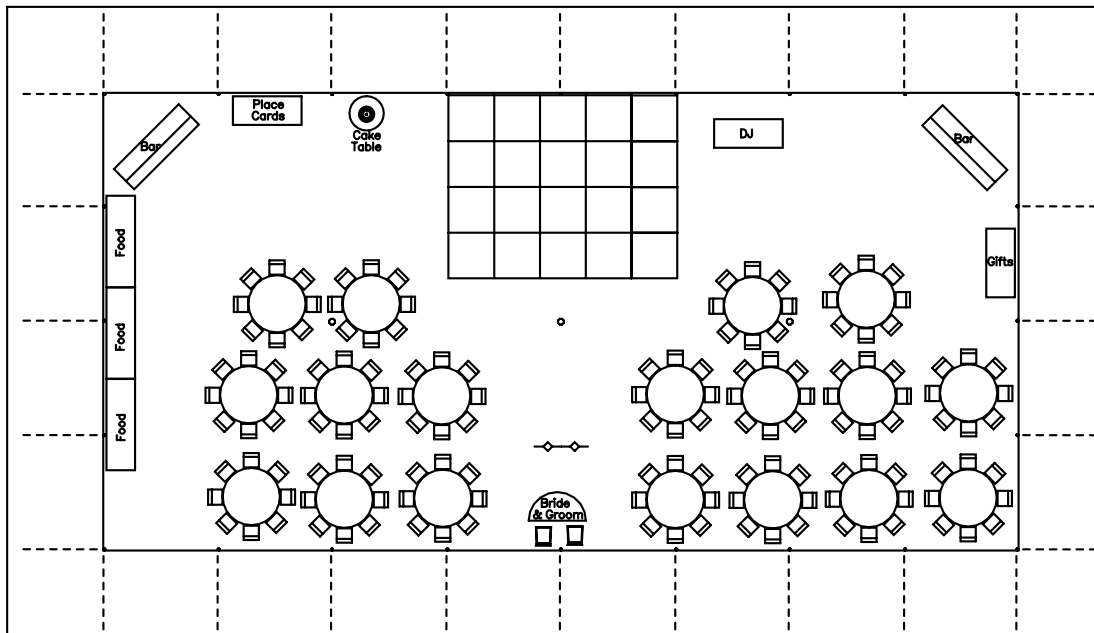

I 50 Guest Tent Package

40 x 80 Century Tent

"Where Great Events Begin"

111 Plan Way, Warwick, RI
401-738-9731
www.rirental.com

Date: 2018
150 Person Tent Package

Designer: B.P.H.