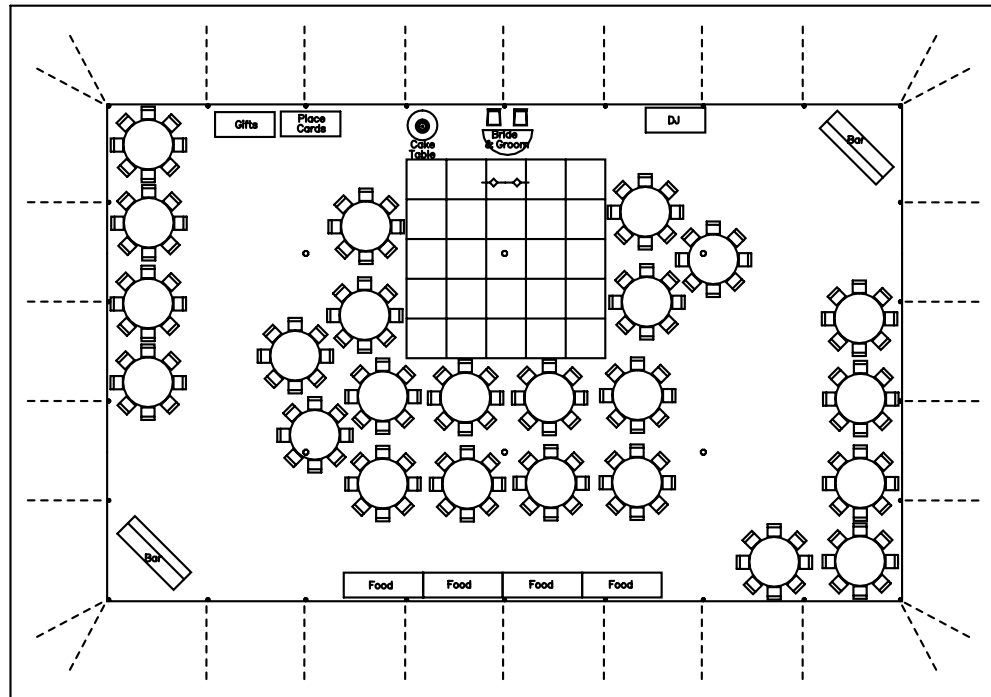

# 200 Guest Tent Package

## 50 x 80 Century Tent

"Where Great Events Begin"

111 Plan Way, Warwick, RI  
401-738-9731  
www.rirental.com

Date: 2018  
200 Person Tent Package

Designer: B.P.H.